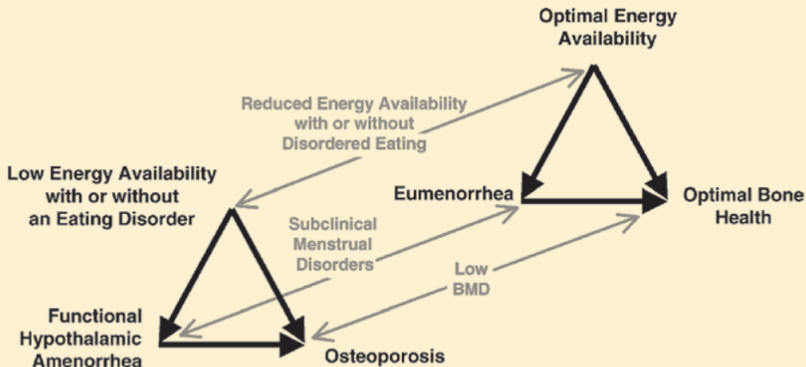

THE TRIAD SPECTRUMS

The gray arrows represent the three spectrums of the female athlete triad, and the black arrows indicate causal connections between the triad's components.